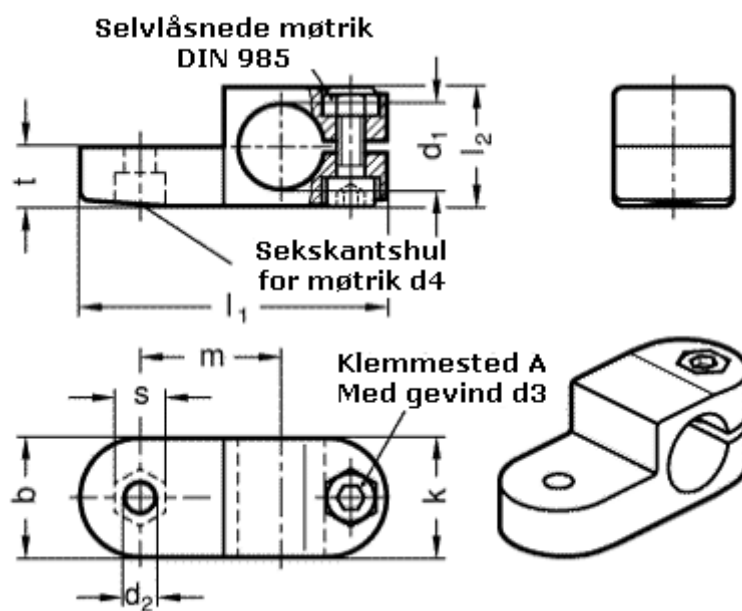

Article number: 20277B122SW

Description: E+G Swivel clamp connector
GN277-B12-2-SW

Measures

b = 25	m = 29.5
d1 = B12	s = 10
d2 = 6.5	t = 12.5
d3 = M 6	
d4 = M 6	
k = 25	
l1 = 64	
l2 = 25	